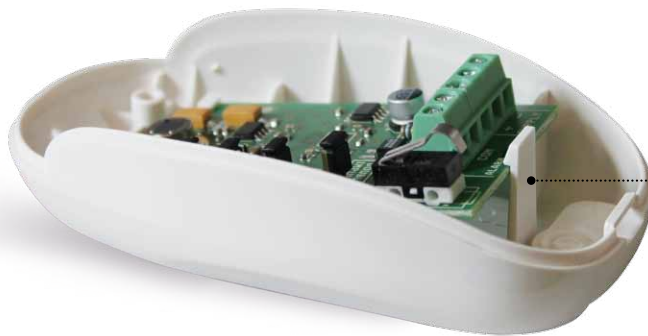

PIR DETECTORS

Smile

EN 50131-2-2 / GRADE 2

Pet Immunity

10 YEARS
warranty

Simplified
assembly
without screws

RFI digital
protection