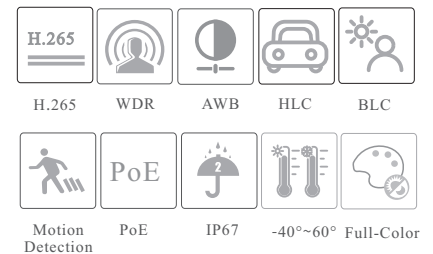

VSC-IPT4VDC2F28

4MP Full-Color Turret Network Camera

- H.265/H.264/MJPEG coding
- Max. resolution: 2560 × 1440
- 20~ 30m white light view distance
- 24/7 full color imaging
- 3D DNR, HWDR, HLC and BLC
- ROI coding
- Built-in micro SD card slot, up to 256GB
- DC12V/PoE power supply
- IP67 ingress protection
- Support three streams
- Support mobile surveillance by smart phones with iOS and Android OS
- Intelligent Analytics