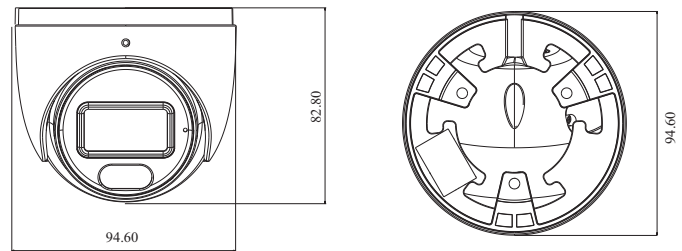

DORI Distance

Lens	Detect	Observe	Recognize	Identify
2.8mm	57.76m(189.50ft)	23.11m(75.82ft)	11.55m(37.89ft)	5.78m(18.96ft)
Others				
Power Supply	DC12V/PoE			
Power Consumption	< 5.5W			
Storage Conditions	- 40 °C ~ 65°C, Humidity: less than 95 % (non-condensing)			
Operating Conditions	- 40 °C ~ 60 °C, Humidity: less than 95 % (non-condensing)			
Dimensions (mm)	Φ 94.6 × 82.8			
Weight (net)	Approx. 0.45KG			
Installation	Ceiling mounting; wall mounting			
Certificate	CE, FCC			
Environmental Protection	Complies with Directive EU RoHS, WEEE(2012/19/EU), directive 94/62/EC and REACH(EC1907/2006)			

DIMENSIONS