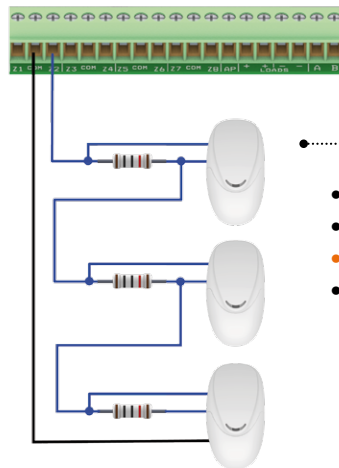

- from 4 to **16** wired zones
- 64 wireless zones

K8

- from 8 to **32** wired zones
- 64 wireless zones

K8plus

- from 8 to **64** wired zones
- 64 wireless zones

- 1 zone with single / double / triple EOL
- 2 zones with tamper protection
- **3 zones**
- many other configurations

Multisplit zones (without expansions)

BUS line (4 wires) RS485

PSTN on board

iOS / Android APP

Contact ID on board

Hybrid system (wired and wireless input)

IP/GPRS/GSM module

The **K Series** are security control panels for building protection conform to CEI EN 50131-3:2009, CEI EN 50131-6:2008 Grade: 2. The control panel is equipped of 4/8 zones, expandable to 16/64, even without zones expansions. It is possible to obtain more zones by double and triple EOL split line. In case the split zones is not allowed, it is possible to use zones expansion. K series are able to notify one or more situations of ALARM, ROBBERY, TAMPERING and TROUBLE with different carriers: