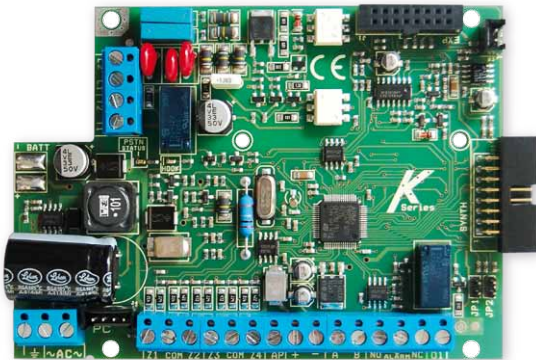

CONTROL PANELS

K Series

CONFORM TO EN 50131

AMC Cloud

ANDROID

iPhone

NEW FEATURES

K4

- from 4 to **16** wired zones
- 64 wireless zones

K8

- from 8 to **32** wired zones
- 64 wireless zones

K8plus

- from 8 to **64** wired zones
- 64 wireless zones

- 1 zone with single / double / triple EOL
- 2 zones with tamper protection
- **3 zones**
- many other configurations

Multisplit zones (without expansions)

BUS line (4 wires) RS485

PSTN on board

iOS / Android APP

Contact ID on board

Hybrid system (wired and wireless input)

IP/GPRS/GSM module

The **K Series** are security control panels for building protection conform to CEI EN 50131-3:2009, CEI EN 50131-6:2008 Grade: 2. The control panel is equipped of 4/8 zones, expandable to 16/64, even without zones expansions. It is possible to obtain more zones by double and triple EOL split line. In case the split zones is not allowed, it is possible to use zones expansion. K series are able to notify one or more situations of ALARM, ROBBERY, TAMPERING and TROUBLE with different carriers: