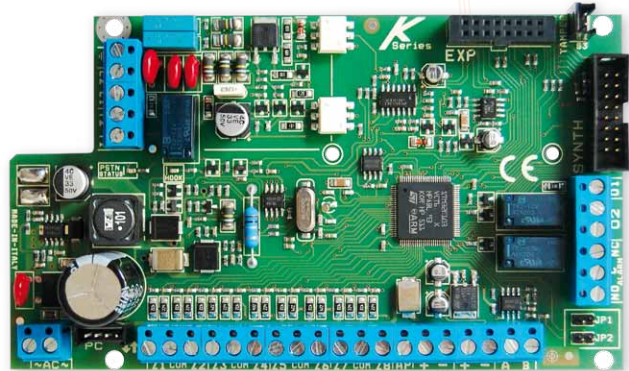

CONTROL PANELS

K Series

CONFORM TO EN 50131

AMC Cloud

ANDROID

iPhone

NEW FEATURES

K4

- from 4 to **16** wired zones
- 64 wireless zones

K8

- from 8 to **32** wired zones
- 64 wireless zones

K8plus

- from 8 to **64** wired zones
- 64 wireless zones

- 1 zone with single / double / triple EOL
- 2 zones with tamper protection
- **3 zones**
- many other configurations

Multisplit zones (without expansions)

BUS line (4 wires) RS485

PSTN on board

iOS / Android APP

Contact ID on board

Hybrid system (wired and wireless input)

IP/GPRS/GSM module

The **K Series** are security control panels for building protection conform to CEI EN 50131-3:2009, CEI EN 50131-6:2008 Grade: 2. The control panel is equipped of 4/8 zones, expandable to 16/64, even without zones expansions. It is possible to obtain more zones by double and triple EOL split line. In case the split zones is not allowed, it is possible to use zones expansion. K series are able to notify one or more situations of ALARM, ROBBERY, TAMPERING and TROUBLE with different carriers: